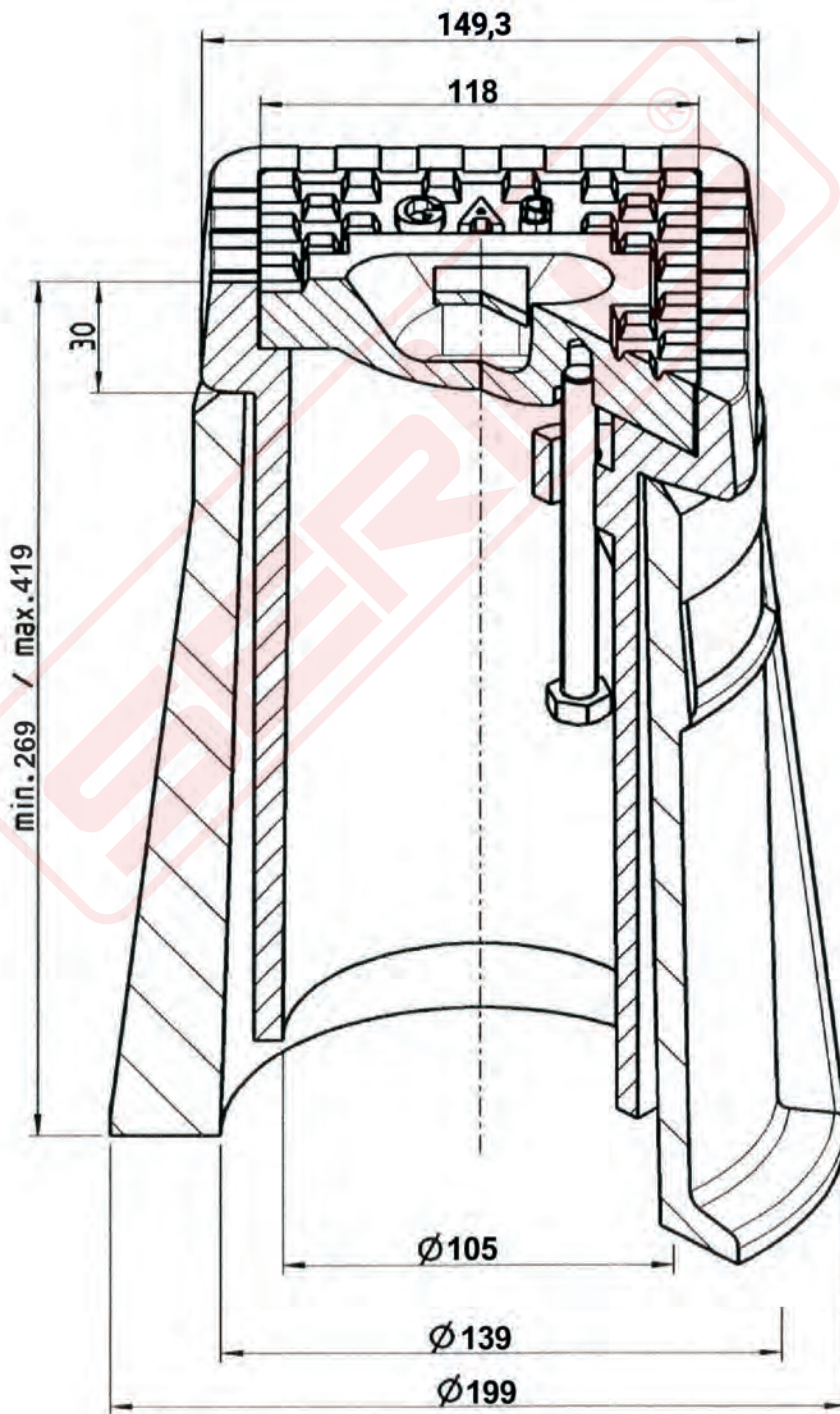

# ENGINEERING DRAWING: MODEL: 4059 V

**DIN 4059:**

This surface box is installed in gas service lines, and marked with "GAS"..

**Modelvarianten:**

Non-adjustable and height-adjustable