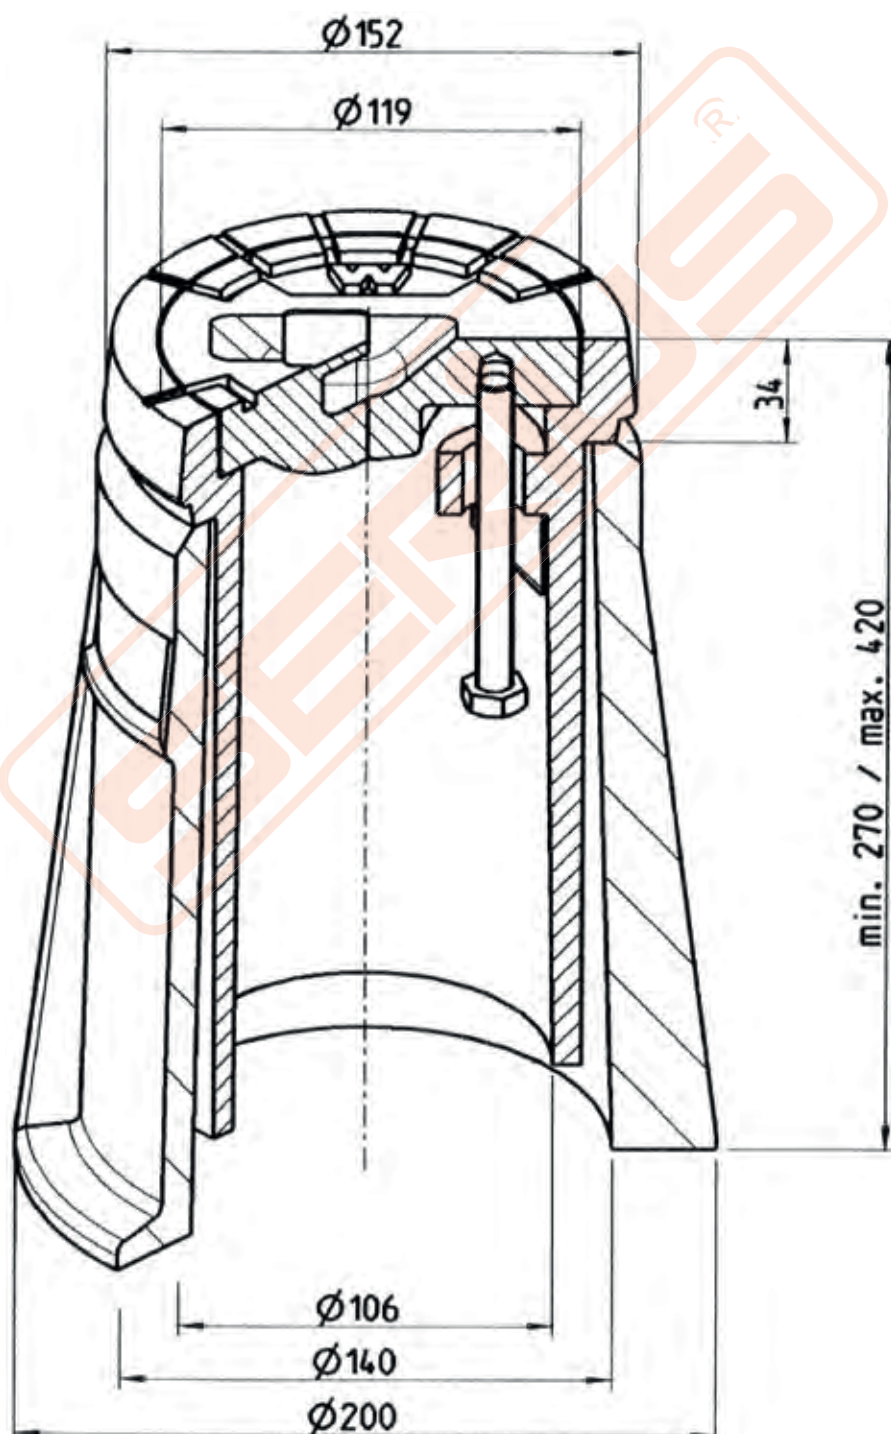

## ENGINEERING DRAWING:

MODEL: 4057 V

**DIN 4057:**

This surface box is exclusively applied on house connections, and as 4056, the cover is marked with "W". "W" is always in direction of the house connection.

**Modelvarianten:**

Non-adjustable and height-adjustable