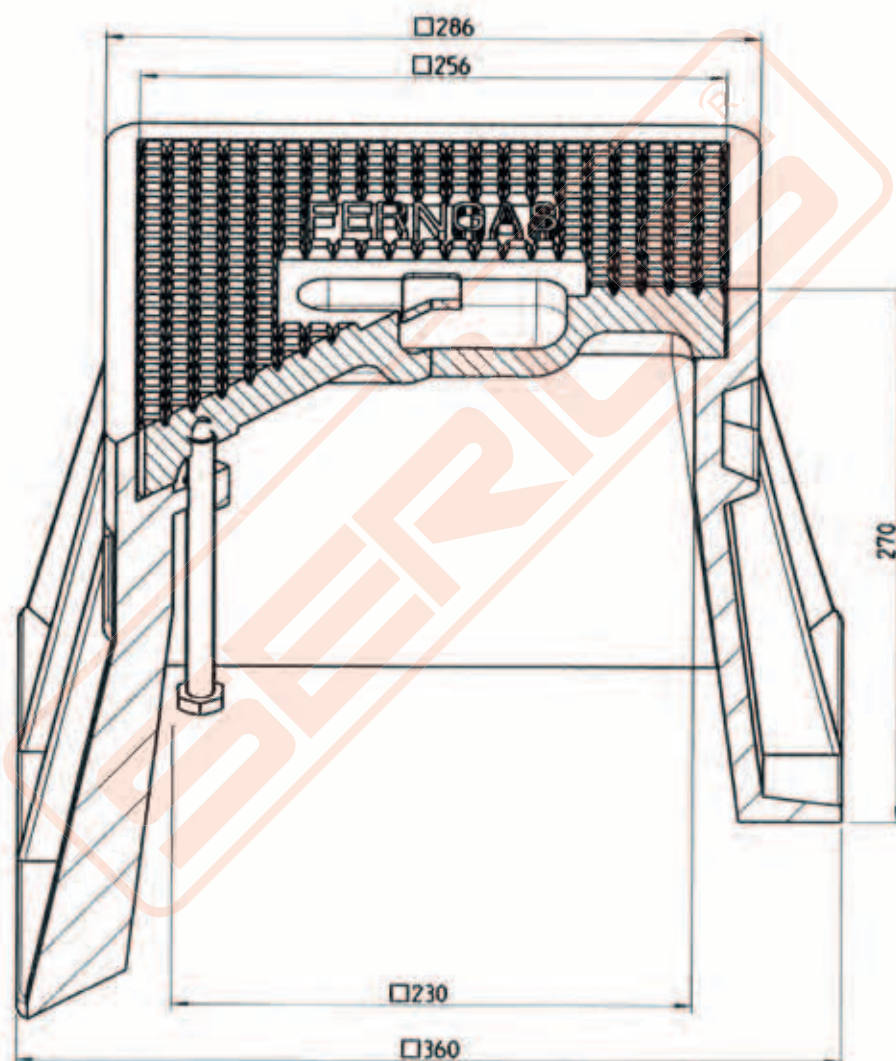

Quality that builds confidence.

ENGINEERING DRAWING:

MODEL: 3582 S

DIN 3582:

Commonly marked with "GAS", "GRID GAS" or "DISTRICT HEATING", and can be supplied with the same symbols as DIN 3581. On orders without specific indication of symbols, products are delivered with neutral "GRID GAS".